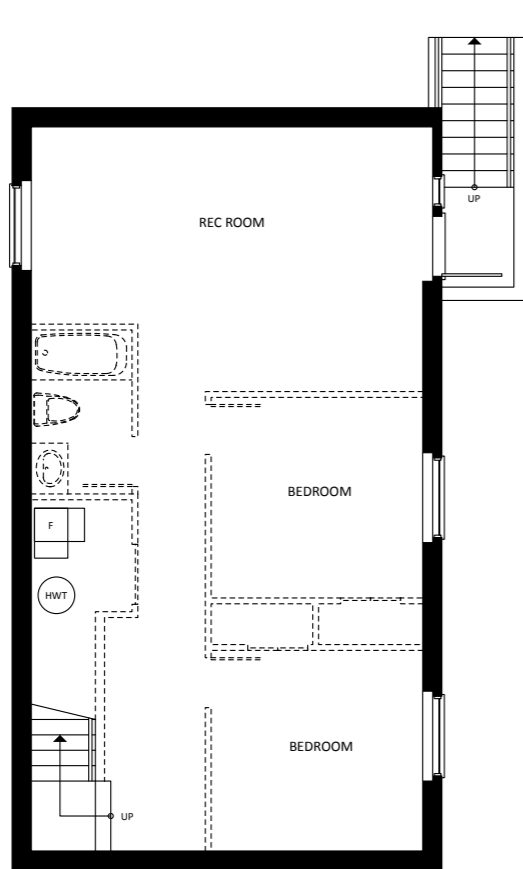

## 3 BEDROOM + LOWER LEVEL

APPROXIMATELY 2290 - 2430 SQUARE FEET  
 HOME DESIGN FOR EXTERIOR ARCHITECTURE  
 ASPEN, BIRCH, CEDAR AND DOUGLAS

LOWER LEVEL

MAIN LEVEL

UPPER LEVEL

EXTERIOR ARCHITECTURE

ASPEN IN HEATHER MOSS