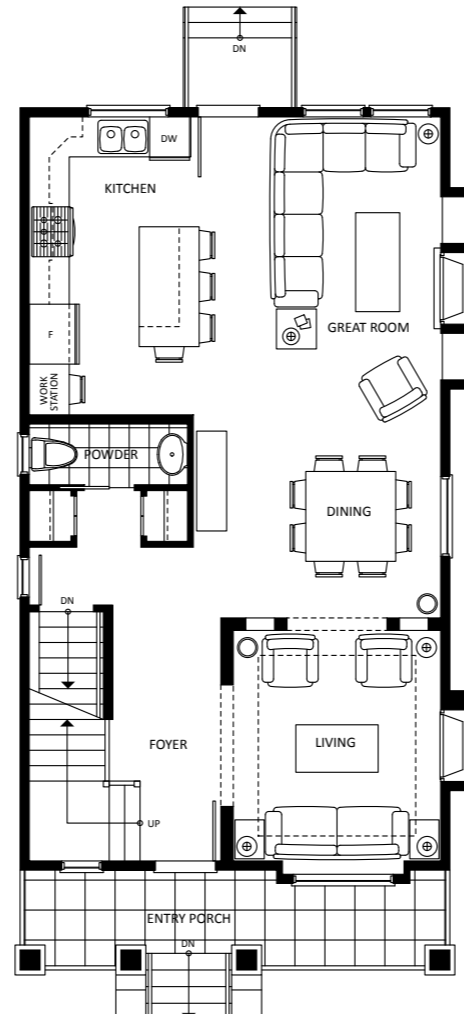

## 3 BEDROOM + LOWER LEVEL

APPROXIMATELY 2290 - 2430 SQUARE FEET  
 HOME DESIGN FOR EXTERIOR ARCHITECTURE  
 ASPEN, BIRCH, CEDAR AND DOUGLAS

LOWER LEVEL

MAIN LEVEL

UPPER LEVEL

EXTERIOR ARCHITECTURE

ASPEN IN HEATHER MOSS