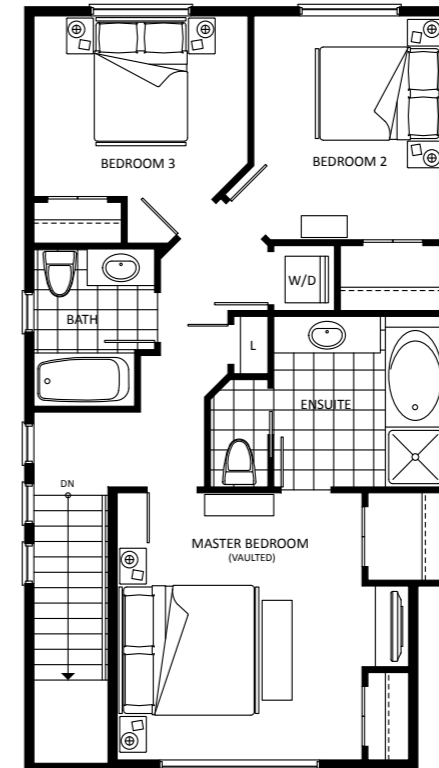

## 3 BEDROOM + LOWER LEVEL

APPROXIMATELY 2290 - 2430 SQUARE FEET  
 HOME DESIGN FOR EXTERIOR ARCHITECTURE  
 ASPEN, BIRCH, CEDAR AND DOUGLAS

LOWER LEVEL

MAIN LEVEL

UPPER LEVEL

EXTERIOR ARCHITECTURE

ASPEN IN HEATHER MOSS