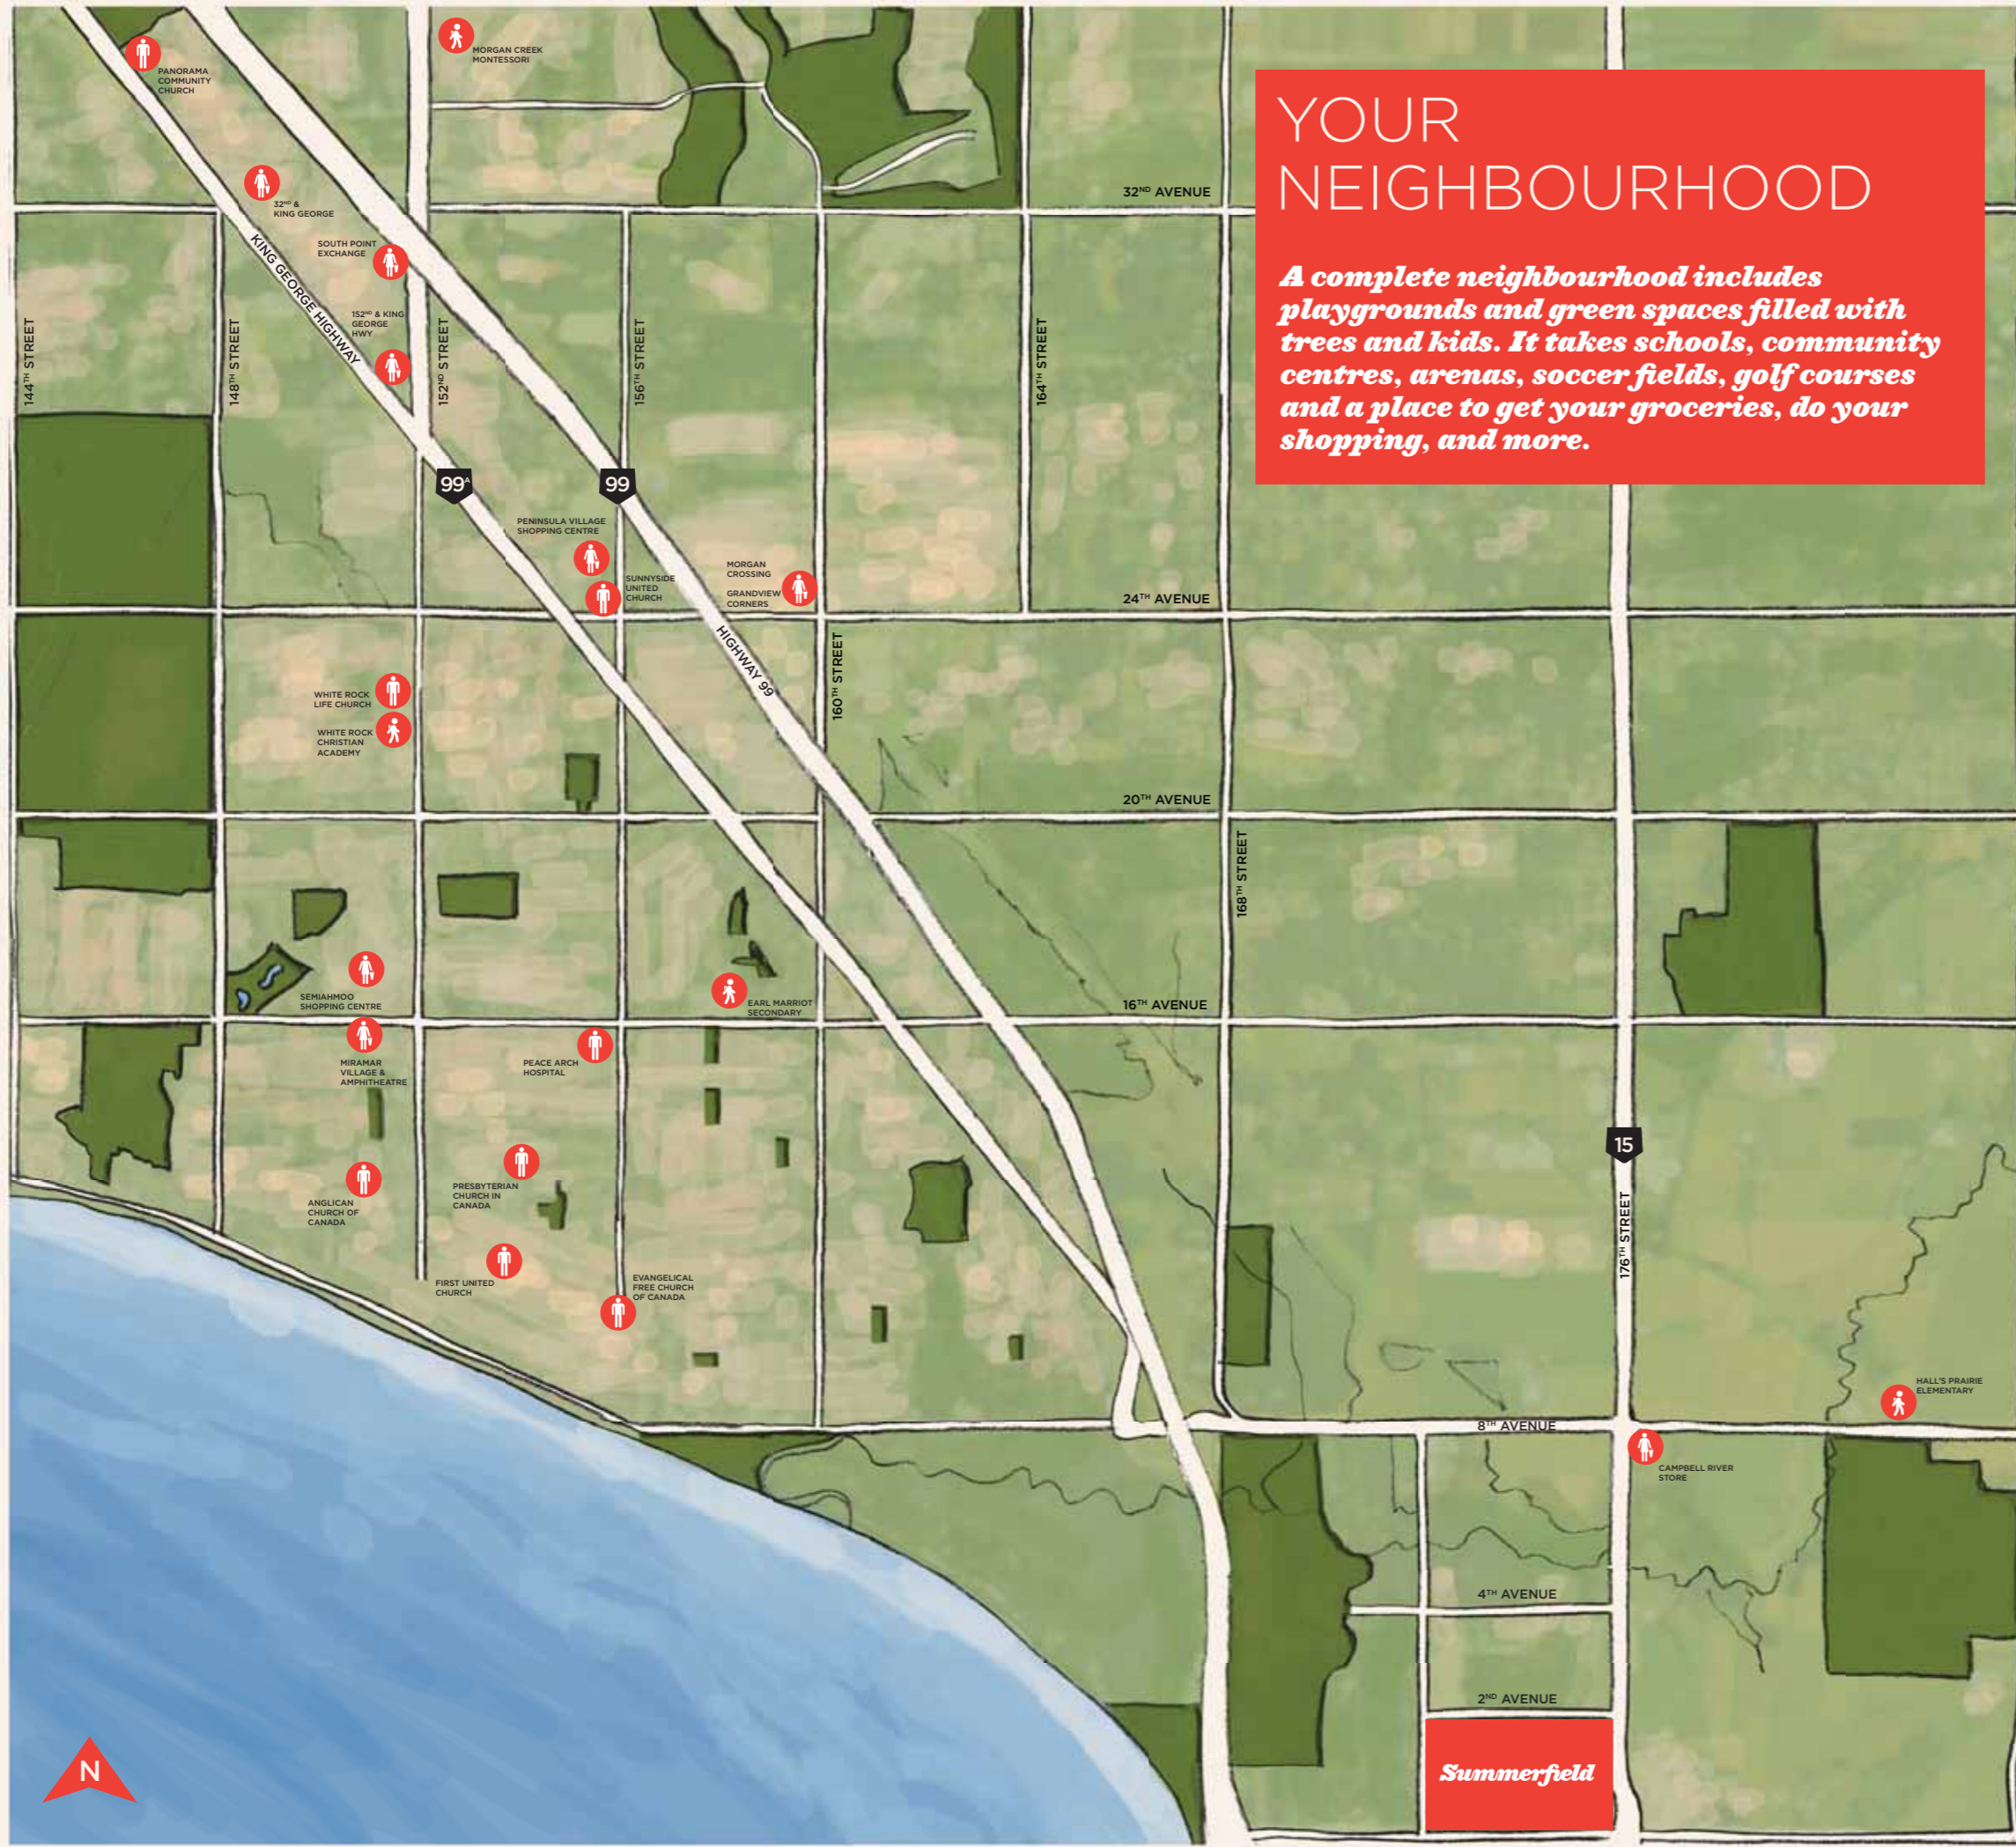

# YOUR NEIGHBOURHOOD

*A complete neighbourhood includes playgrounds and green spaces filled with trees and kids. It takes schools, community centres, arenas, soccer fields, golf courses and a place to get your groceries, do your shopping, and more.*

### SHOPS

- KINGS CROSS**  
REAL CANADIAN SUPERSTORE  
OFFICE DEPOT  
ROGER'S VIDEO
- PENINSULA VILLAGE SHOPPING CENTRE**  
OVER 50 SHOPS AND SERVICES  
SAFEWAY  
BC LIQUOR STORE  
LONDON DRUGS  
BLUE RIBBON PET SUPPLIES
- SEMAHMOO SHOPPING CENTRE**  
OVER 75 SHOPS AND SERVICES  
PRICESMART FOODS  
ZELLERS
- GRANDVIEW CORNERS**  
HOME DEPOT  
WALMART  
SHOE WAREHOUSE  
LIQUOR STORE  
FUTURE SHOP  
SAFEWAY  
QNC  
EB GAMES  
TOMMY HILFIGER  
CK JEANS  
LA VIE EN ROS  
HALLMARK  
ALDO  
H&M  
EXTREME  
GARAGE  
LE CHATEAU
- KITCHEN GARDEN**  
LA SENZA  
PLEASE MUM  
BCBG MAX AZRIA  
RW & CO  
STERLING SHOES  
SMART SET  
SONY STYLE  
INDIGO BOOKS & MUSIC  
THE CHILDREN'S PLACE  
PHARMASAVE
- 32ND KING GEORGE HWY CHOICES**
- SOUTH POINT EXCHANGE**  
SAVE-ON-FOODS  
WINNERS  
CANADIAN TIRE  
STAPLES  
PIER 1 IMPORTS  
SLEEP COUNTRY  
URBAN BARN
- CAMPBELL RIVER STORE**  
WITH GAS STATION
- 152ND & KING GEORGE HWY**  
BLOCKBUSTER
- MORGAN CROSSING**  
THRIFTY'S FOODS  
WINNERS  
LONDON DRUGS  
BEST BUY

### SERVICES

- CHURCHES**  
PANORAMA COMMUNITY CHURCH  
EVANGELICAL FREE CHURCH OF CANADA  
FIRST UNITED CHURCH  
PRESBYTERIAN CHURCH IN CANADA  
ANGLICAN CHURCH OF CANADA  
WHITE ROCK LIFE CHURCH  
SUNNYSIDE UNITED CHURCH
- PEACE ARCH HOSPITAL**
- SOUTH SURREY PARK & RIDE**
- PENINSULA VILLAGE SHOPPING CENTRE**  
OVER 50 SHOPS AND SERVICES  
MEDICAL CLINIC  
PHYSIOTHERAPY/CHIROPRACTIC CARE
- GRANDVIEW CORNERS**  
TD CANADA TRUST  
COAST CAPITAL SAVINGS  
CIBC  
SCOTIABANK  
TELLUS  
MEDICAL/DENTAL  
IRIS OPTICAL
- SOUTH POINT EXCHANGE**  
THE RUNNING ROOM
- CAMPBELL RIVER STORE**  
WITH GAS STATION
- 152ND & KING GEORGE HWY**  
BCAA