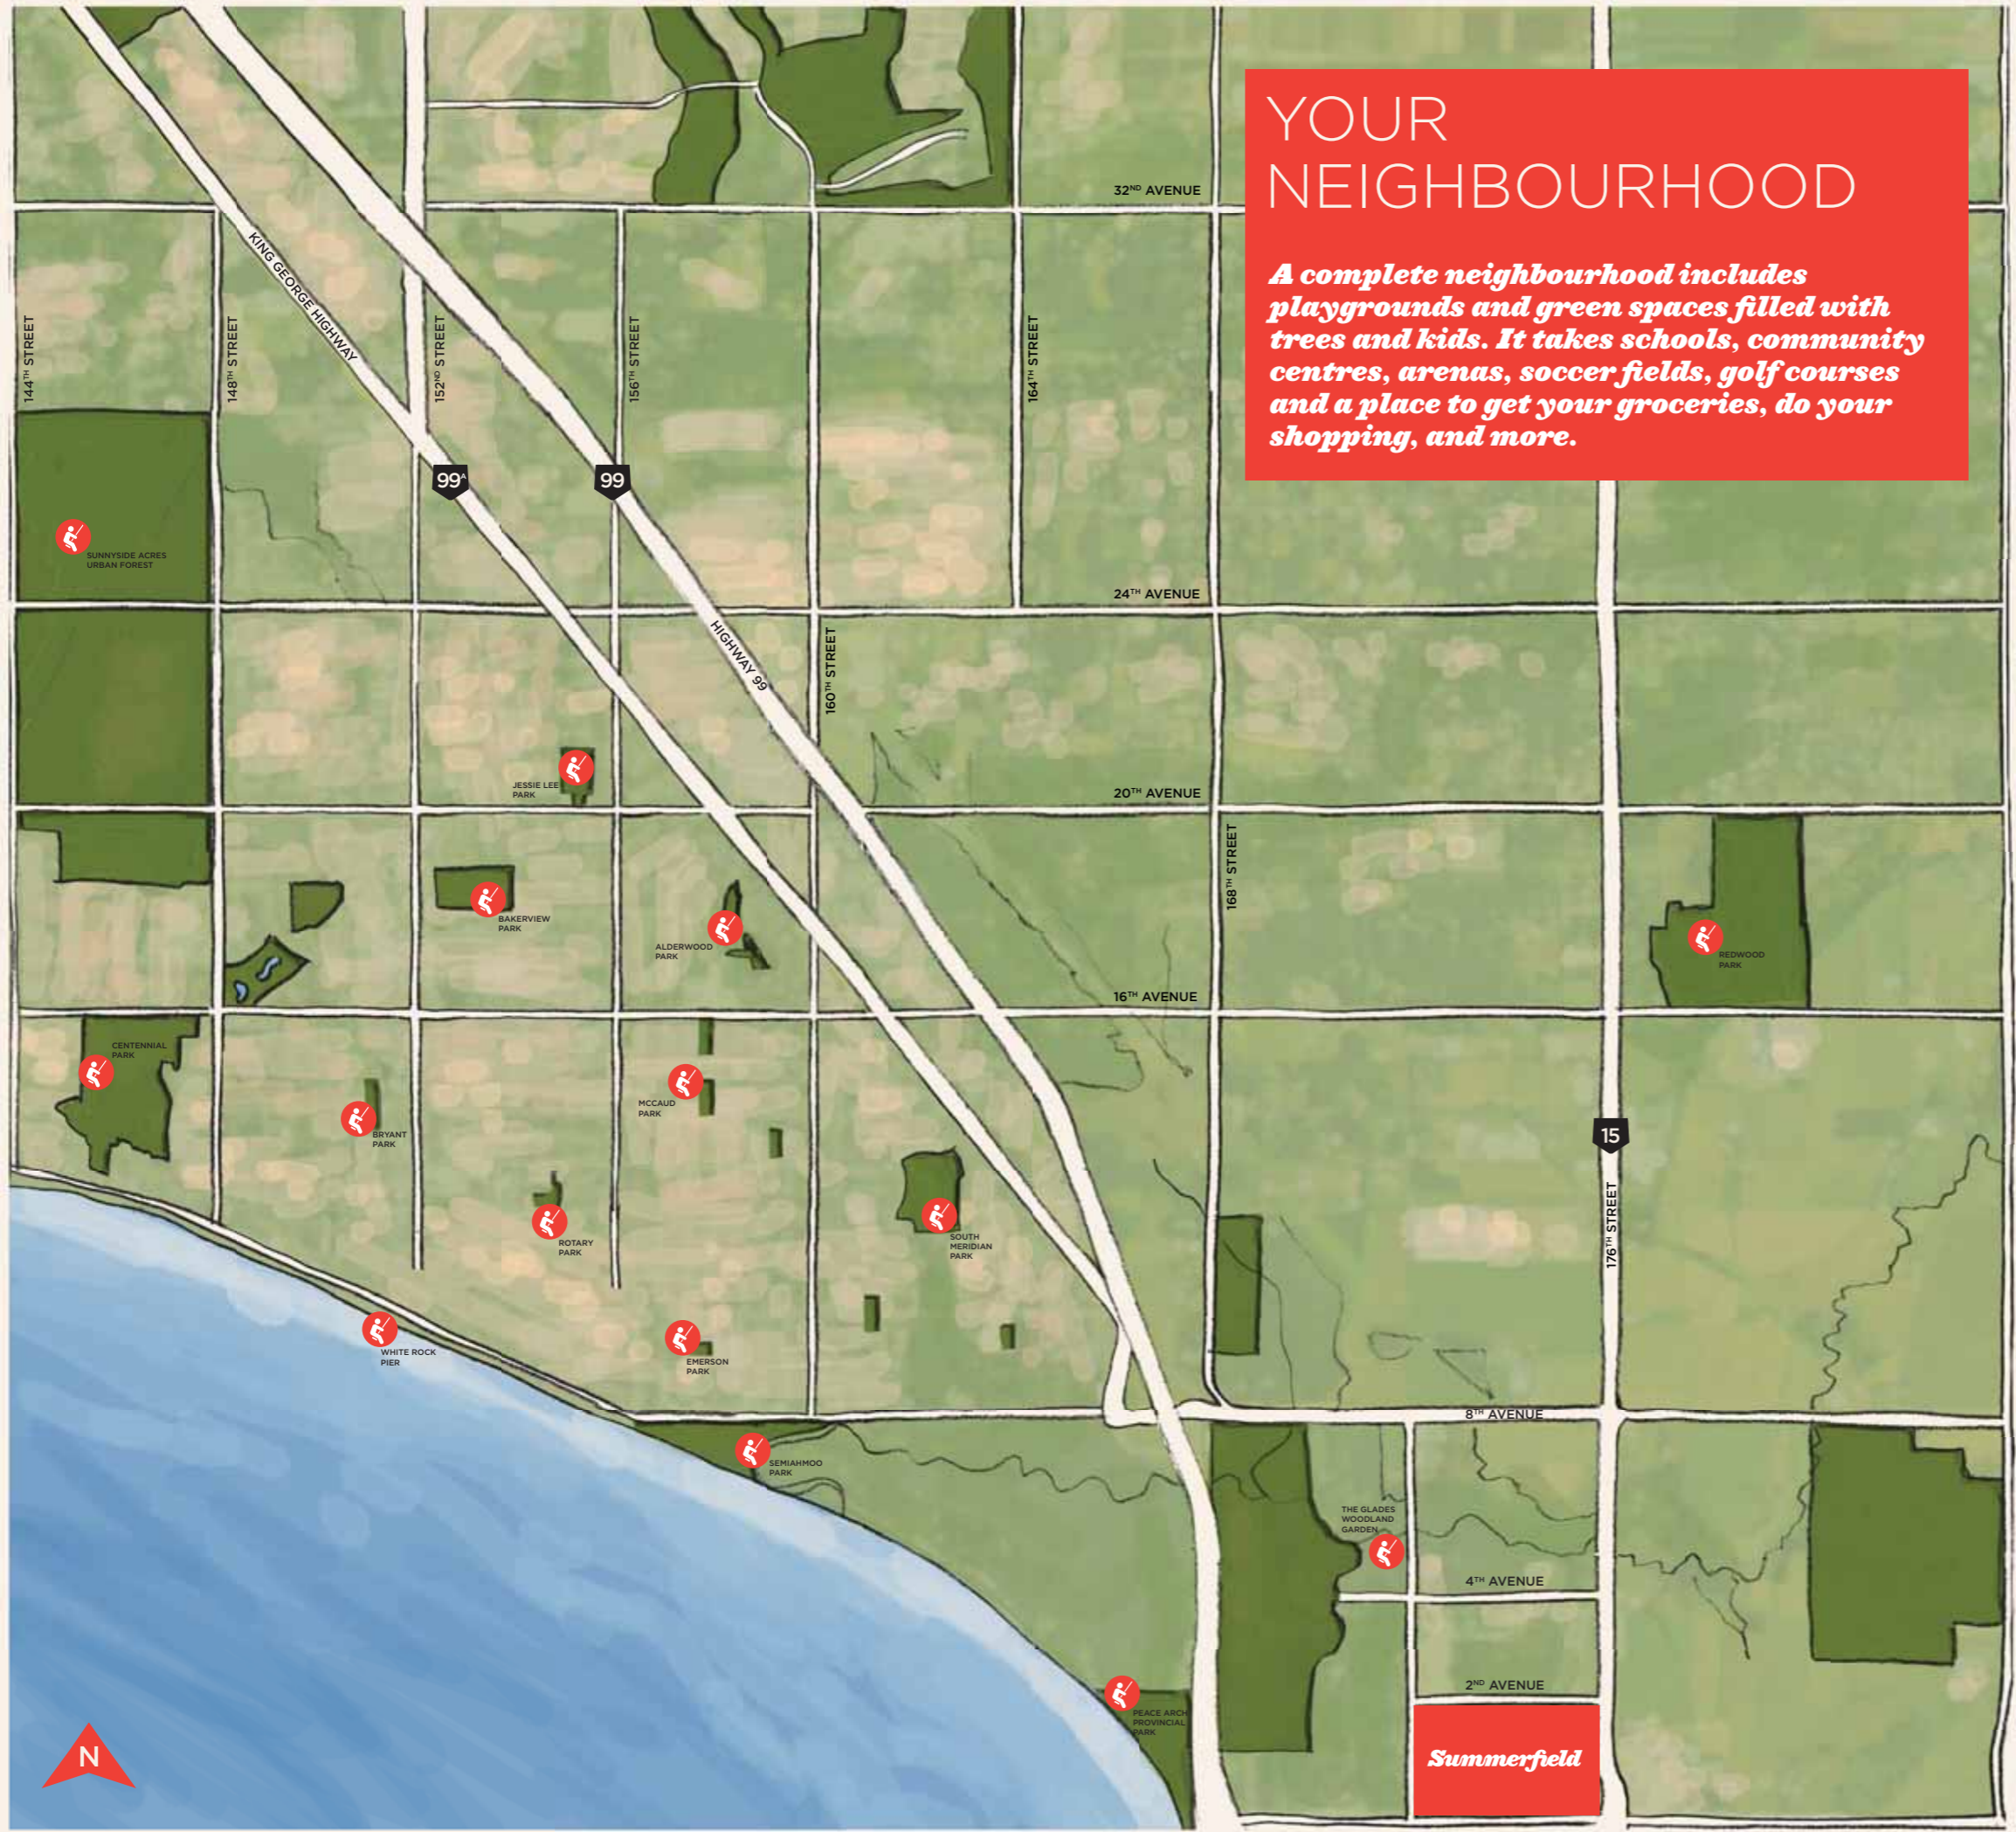

**YOUR
NEIGHBOURHOOD**

A complete neighbourhood includes playgrounds and green spaces filled with trees and kids. It takes schools, community centres, arenas, soccer fields, golf courses and a place to get your groceries, do your shopping, and more.

PARKS & GREEN SPACES

- P** PARKS & GREEN SPACES
- WHITE ROCK PIER
- SEMAHMOO PARK
- PEACE ARCH PROVINCIAL PARK
- REDWOOD PARK
- SUNNYSIDE ACRES URBAN FOREST
- CENTENNIAL PARK
- DR. R.J. ALLAN HOGG ROTARY PARK
- THE GLADES WOODLAND GARDEN
- BRYANT PARK
- MCCAUD PARK
- EMERSON PARK
- SOUTH MERIDIAN PARK
- ALDERWOOD PARK
- BAKERVIEW PARK
- JESSIE LEE PARK

Summerfield